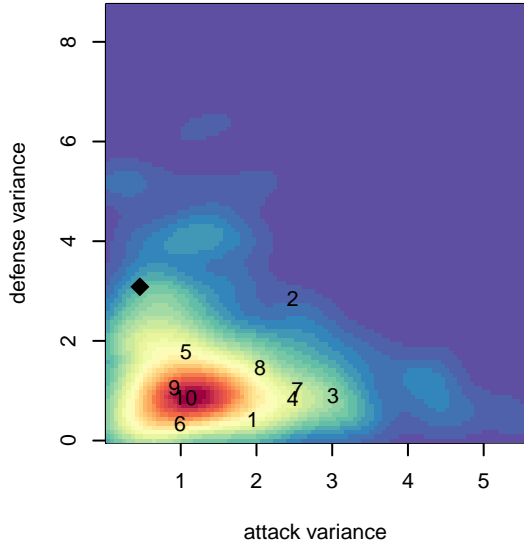

Kitsap Alliance Black G04

Westsound FC
 Silverdale, WA
 G04 total strength=1038
 attack=2.83 defense=1.85
 fall league = RCL G04 Div 4

alt names used:
 Kitsap Alliance FC – G04 B
 Kitsap Alliance G04B

Venues played:
 2017 Labor Day Cup GU14
 2017 RCL G04 Div 4

Kitsap Alliance Black G04
 Dots are actual minus expected GF (blue circles) and GA (red triangles).
 Blue line is smoothed change in attack strength. Red is smoothed change in defense strength.

**attack and defense variance (black dot)
relative to other teams
and top 10 in region**