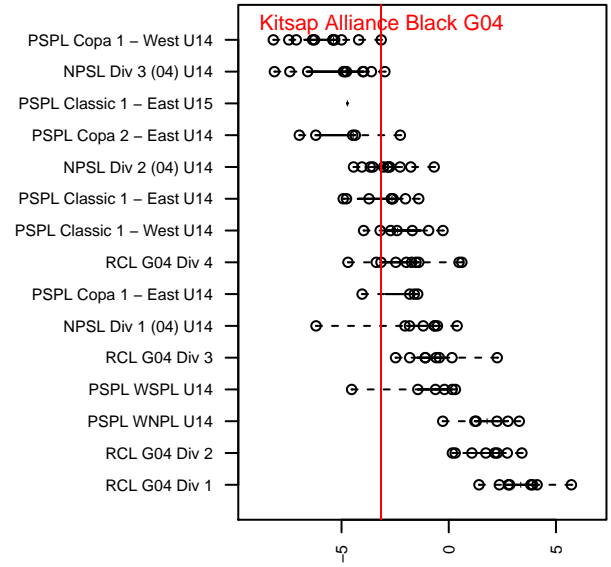

**attack and defense rating
relative to others at age
and all opponents in last 13 months**