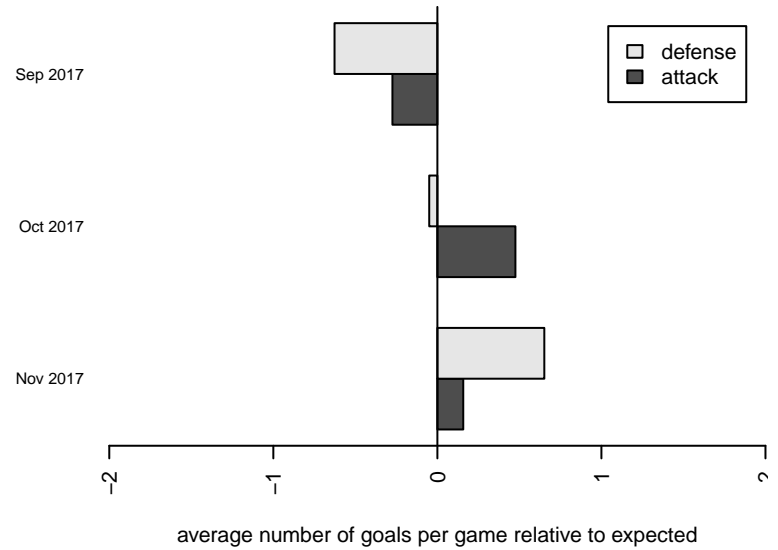

Kitsap Alliance Black G04
 Dots are actual minus expected GF (blue circles) and GA (red triangles).
 Blue line is smoothed change in attack strength. Red is smoothed change in defense strength.

**attack and defense variance (black dot)
relative to other teams
and top 10 in region**

**attack and defense rating
relative to others at age
and all opponents in last 13 months**

Performance relative to 13 month average

Performance relative to 13 month average

date	home		away		venue	pred.home	pred.away
2018-01-20	Blackhills FC Black G04	0	Kitsap Alliance Black G04	0	2017 RCL G04 Div 4	2.05	1.21
2017-11-18	Harbor Premier White G04	1	Kitsap Alliance Black G04	2	2017 RCL G04 Div 4	1.63	1.27
2017-11-05	Kitsap Alliance Black G04	0	SSC Shadow United Hall G04	2	2017 RCL G04 Div 4	0.37	4.96
2017-11-04	Kitsap Alliance Black G04	1	PacNW White G04	4	2017 RCL G04 Div 4	0.88	2.36
2017-10-28	Whatcom FC Rangers Blue G04	0	Kitsap Alliance Black G04	1	2017 RCL G04 Div 4	2.06	0.85
2017-10-21	Kitsap Alliance Black G04	1	Bellevue United Robinson G04	7	2017 RCL G04 Div 4	0.44	4.83
2017-10-14	GS Surf C G04	0	Kitsap Alliance Black G04	3	2017 RCL G04 Div 4	0.65	1.98
2017-10-08	SSC Shadow United Hall G04	5	Kitsap Alliance Black G04	0	2017 RCL G04 Div 4	4.96	0.37
2017-10-07	Eastside FC Blue G04	3	Kitsap Alliance Black G04	2	2017 RCL G04 Div 4	2.25	0.97
2017-09-30	Kitsap Alliance Black G04	1	Blackhills FC Black G04	5	2017 RCL G04 Div 4	1.21	2.05
2017-09-23	RV Slammers Orange G04	4	Kitsap Alliance Black G04	0	2017 RCL G04 Div 4	2.55	0.73
2017-09-16	Kitsap Alliance Black G04	1	Harbor Premier White G04	0	2017 RCL G04 Div 4	1.27	1.63
2017-09-03	Kitsap Alliance Black G04	1	NSC Green Dash G04	3	2017 Labor Day Cup GU14	0.37	4.18
2017-09-03	Seattle Celtic Green G04	8	Kitsap Alliance Black G04	0	2017 Labor Day Cup GU14	6.96	0.29
2017-09-02	Valley Revolution G04	4	Kitsap Alliance Black G04	0	2017 Labor Day Cup GU14	2.86	0.78