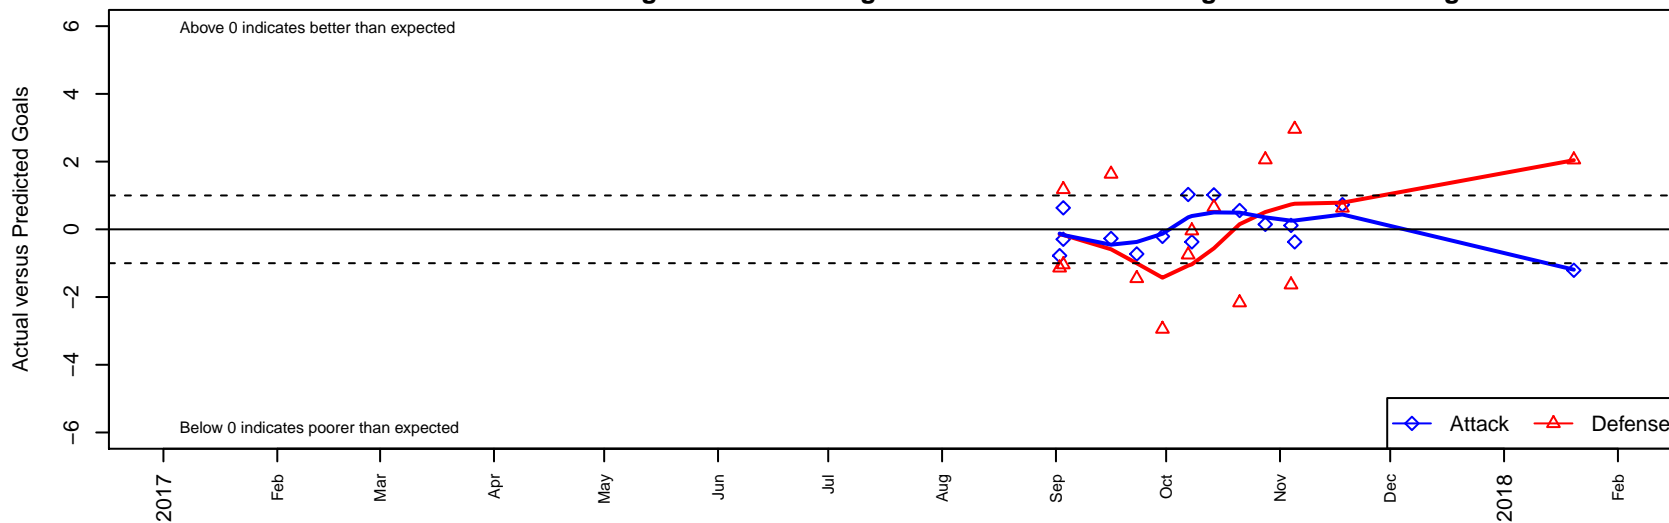

Kitsap Alliance Black G04

Westsound FC
 Silverdale, WA
 G04 total strength=1038
 attack=2.83 defense=1.85
 fall league = RCL G04 Div 4

alt names used:
 Kitsap Alliance FC – G04 B
 Kitsap Alliance G04B

Venues played:
 2017 Labor Day Cup GU14
 2017 RCL G04 Div 4

Kitsap Alliance Black G04
 Dots are actual minus expected GF (blue circles) and GA (red triangles).
 Blue line is smoothed change in attack strength. Red is smoothed change in defense strength.

**attack and defense variance (black dot)
relative to other teams
and top 10 in region**