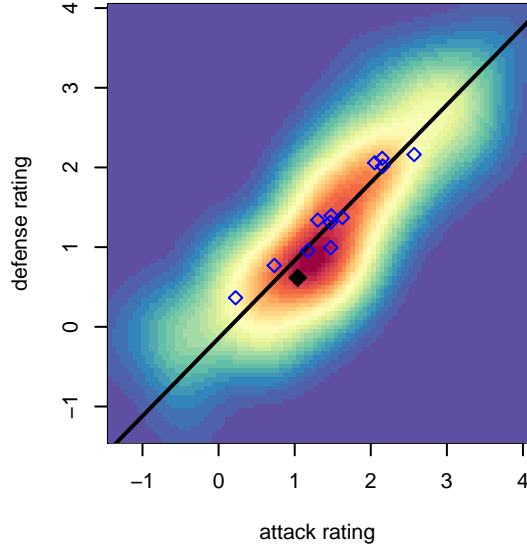

**attack and defense rating
relative to others at age
and all opponents in last 13 months**